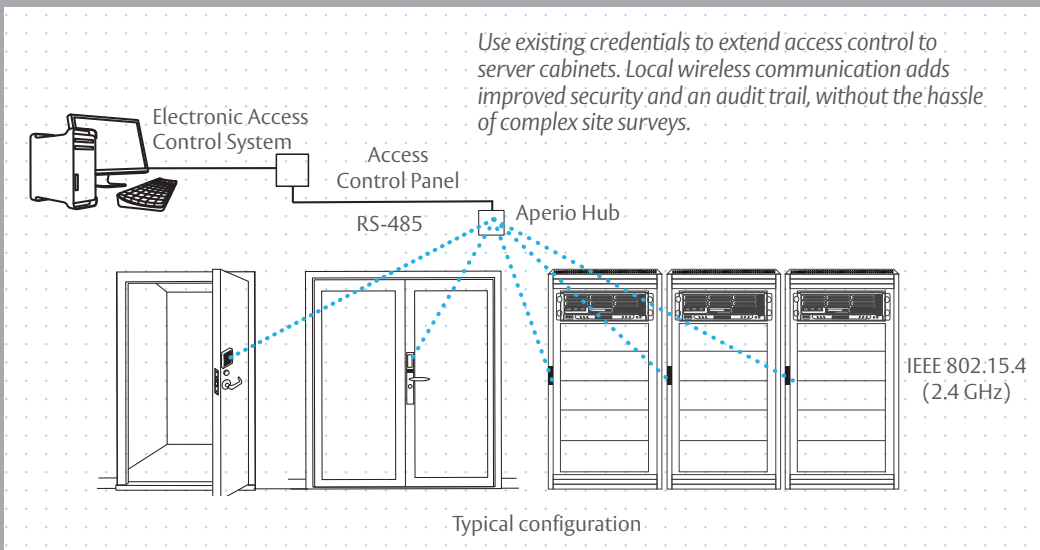

KS100 Server Cabinet Lock

Wireless possibilities for online access control

ASSA ABLOY, the global leader in door opening solutions

Add access control with an audit trail without adding another credential

The KS100 wireless server cabinet lock with Aperio™ technology brings real-time access control in a single-card system to individual server cabinet doors. It uses local wireless communication between the lock and Aperio hub to connect to an access control system, greatly improving the monitoring and security level of each server cabinet. This convenient system uses existing ID badges so there are no keys to control or replace and no codes to secure or remember.

Redefining wireless access control

Aperio Technology

- Fully-encrypted AES 128 wireless communication between the KS100 server cabinet lock and Aperio hub; high security standardized communications ensure data security
- Global Aperio technology is ideal for companies who wish to deploy a standard infrastructure across multi-national locations
- Available across a range of locking hardware from ASSA ABLOY Group brands, Aperio provides the flexibility to address a variety of applications throughout your facility
- Simple to integrate because it works with your new or existing access control system
- Real-time communication to the access control system ensures easy management of access rights
- Minimal field configuration for quick, easy wireless deployments that eliminate the cost and inconvenience of complex site surveys